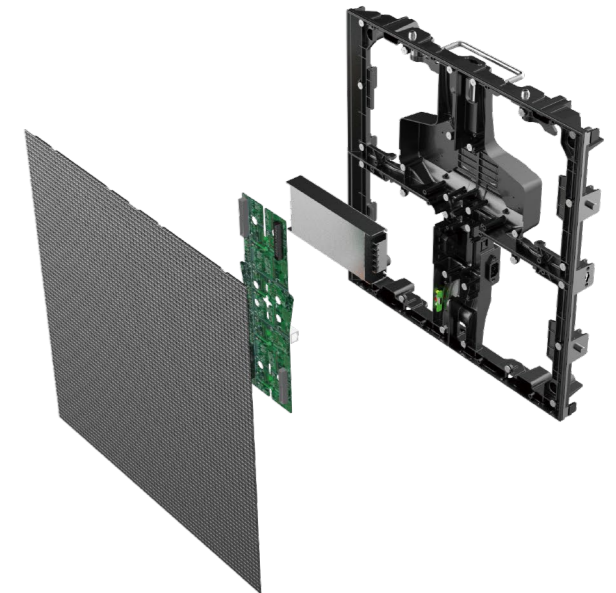

Front Maintenance

Modules and power receiving cards can be removed from the front.