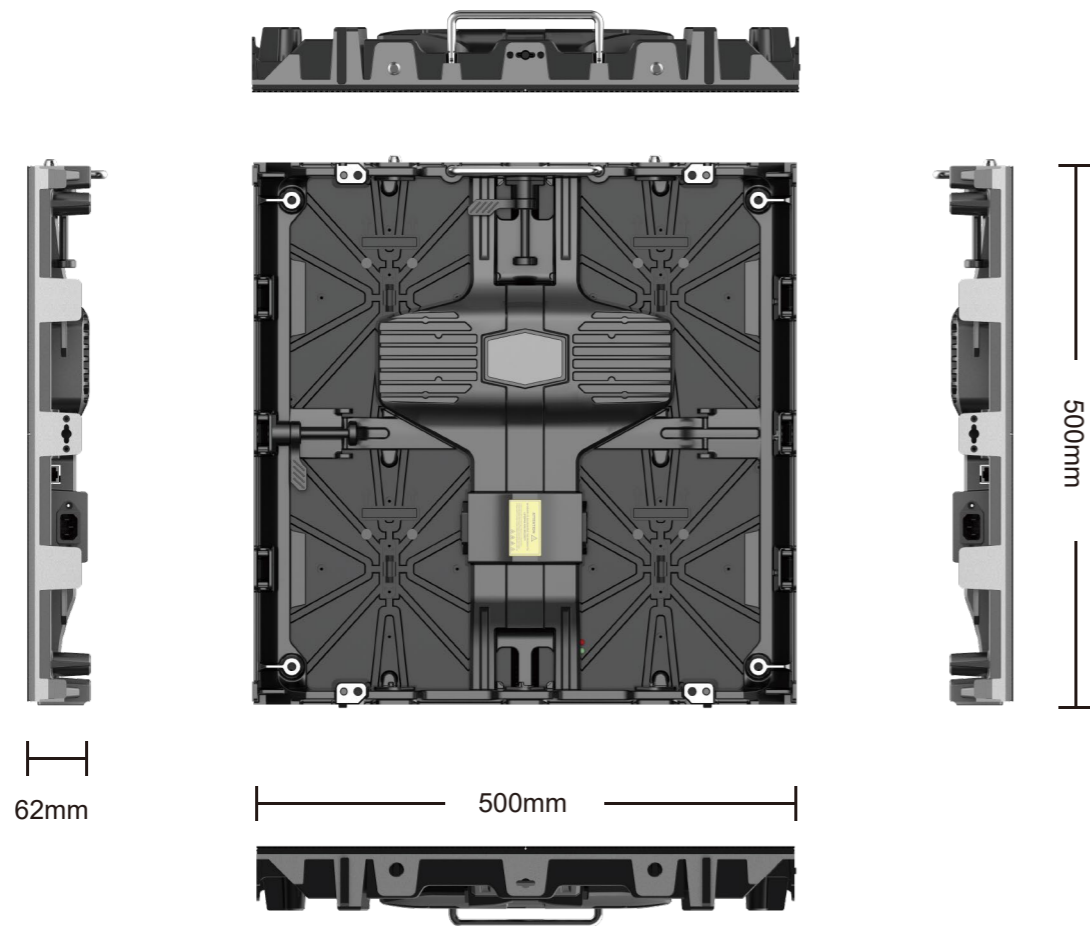

## Product Specifications

Product	MS-191	MS-261	MS-291	MS-391
Pixel Pitch (mm)	1.953	2.604	2.97	3.91
Cabinet size (WxHxD/mm)	500 x 500 x 62	500 x 500 x 62	500 x 500 x 62	500 x 500 x 62
Cabinet Resolution	256 x 256	192 x 192	168x168	128 x 128
Cabinet Weight (Kg)	5.8	5.8	5.8	5.8
Brightness (Nits)	800	800	800	800
Refresh Rate (Hz)	≥7680	≥7680	≥7680	≥7680
Gray Scale (Bit)	15	16	16	16
IP Rating (Front/Rear)	IP40/IP21	IP40/IP21	IP40/IP21	IP40/IP21
Max./Avg Power Consumption(W/m²)	500/167	544/181	544/181	400/133
Curve	0 ~ 90°	0 ~ 90°	0 ~ 90°	0 ~ 90°