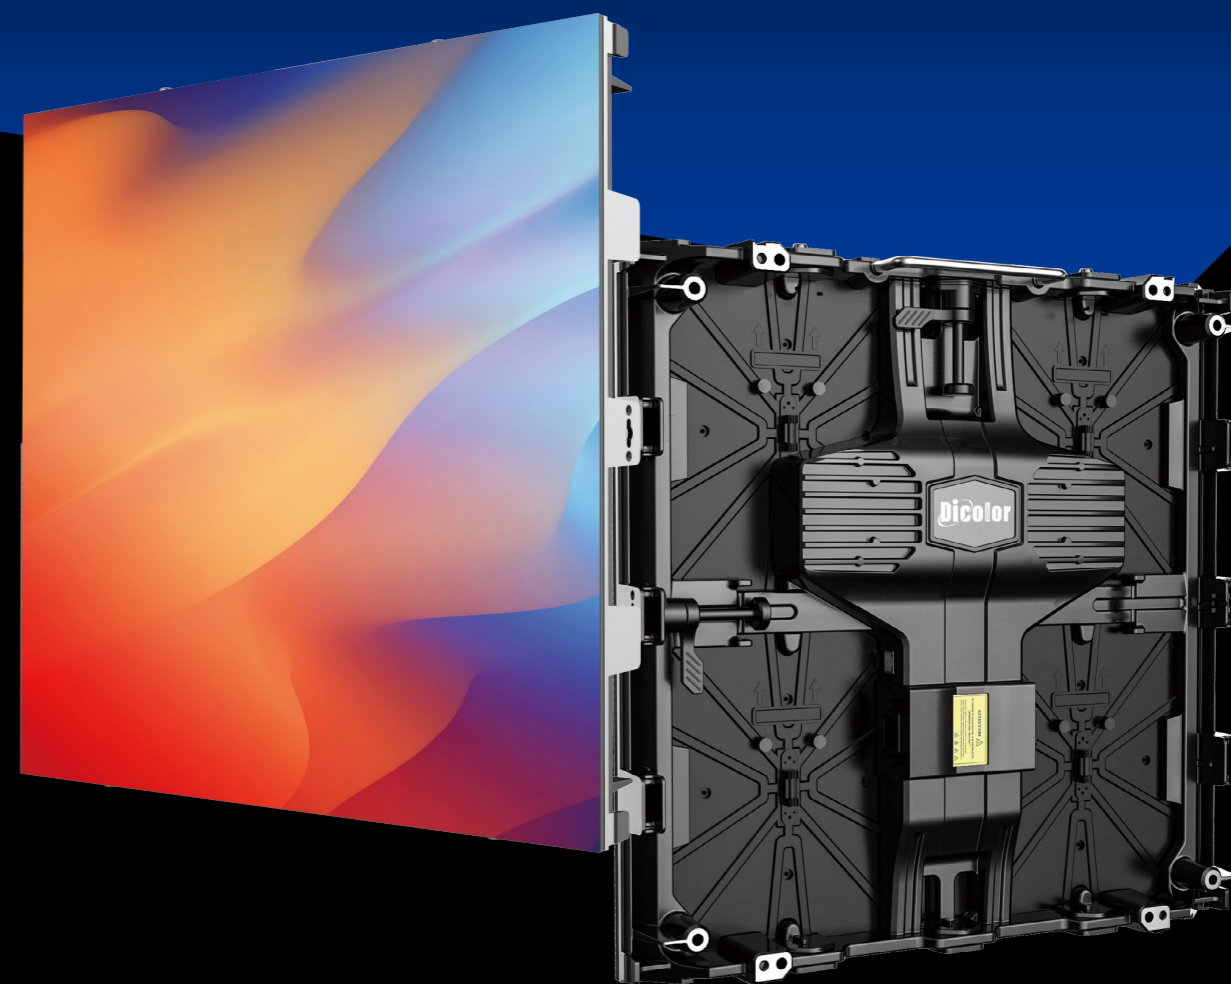

TO BE THE FORERUNNER OF
LED DISPLAY INDUSTRY

MS SERIES

The Era of Fixed Product for
Rental-Use Have Come

MS SERIES

The Era of Fixed Product for
Rental-Use Have Come

Shenzhen Dicolor Group Co., Ltd

Address: No.13 Huiye Road, Tangjia Community, Fenghuang Street,
Guangming District, Shenzhen, China
Tel: +86-755-3369 1736 E-mail: inquiry@dicolor.cn
Website: www.dicolor.cn / www.dicolorled.com

03.2024

Front
Maintenance

Rectangular
Splicing

Multi
Functional

Curve
Design

Extremely
Light & Slim

Shenzhen Dicolor Group Co., Ltd