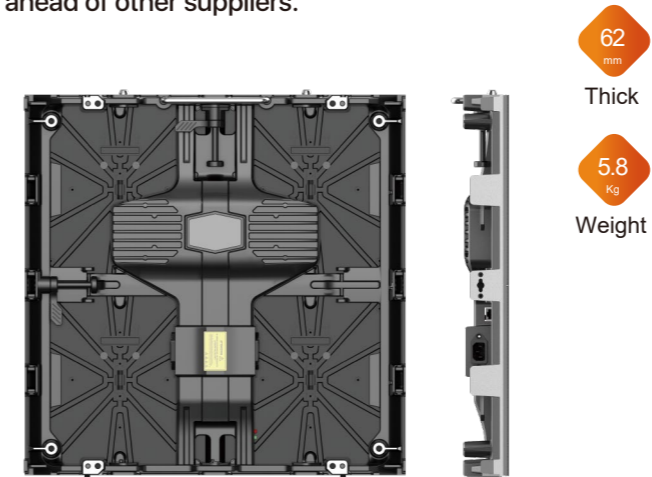

Extremely light weight and thin thickness

Thickness less than 62mm, weight in 6kg, ahead of other suppliers.